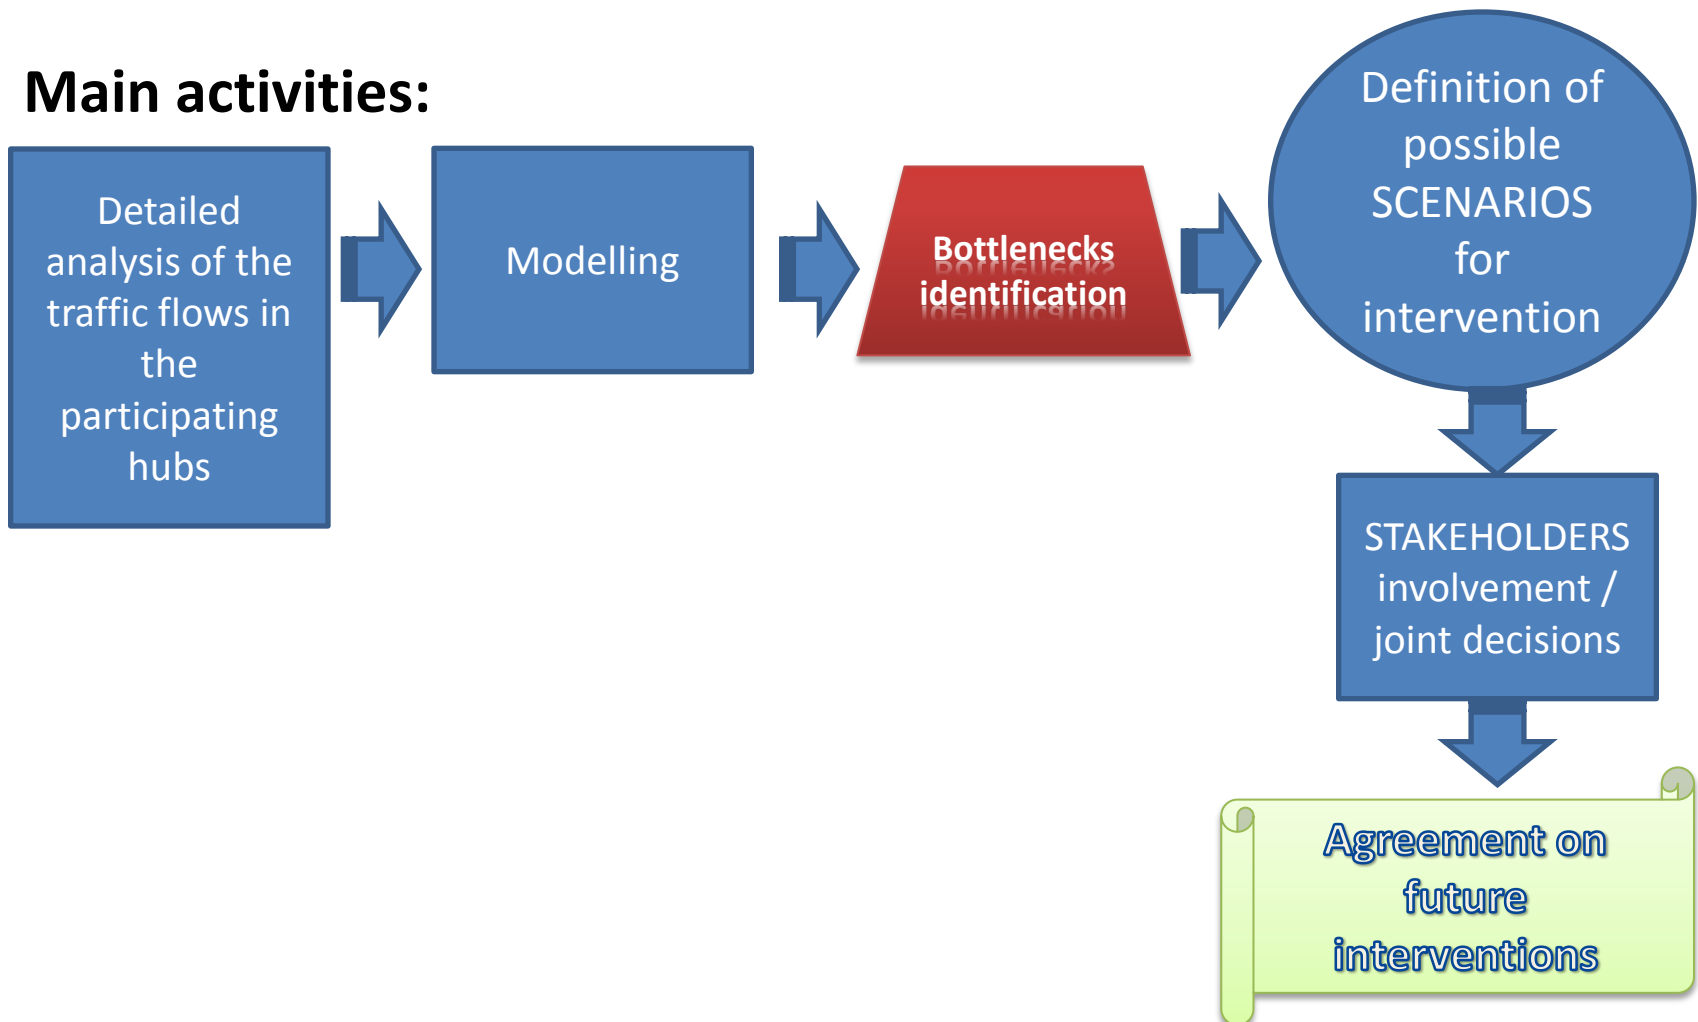

Project duration: 39 months (October 2011 → December 2014)

Main activities: