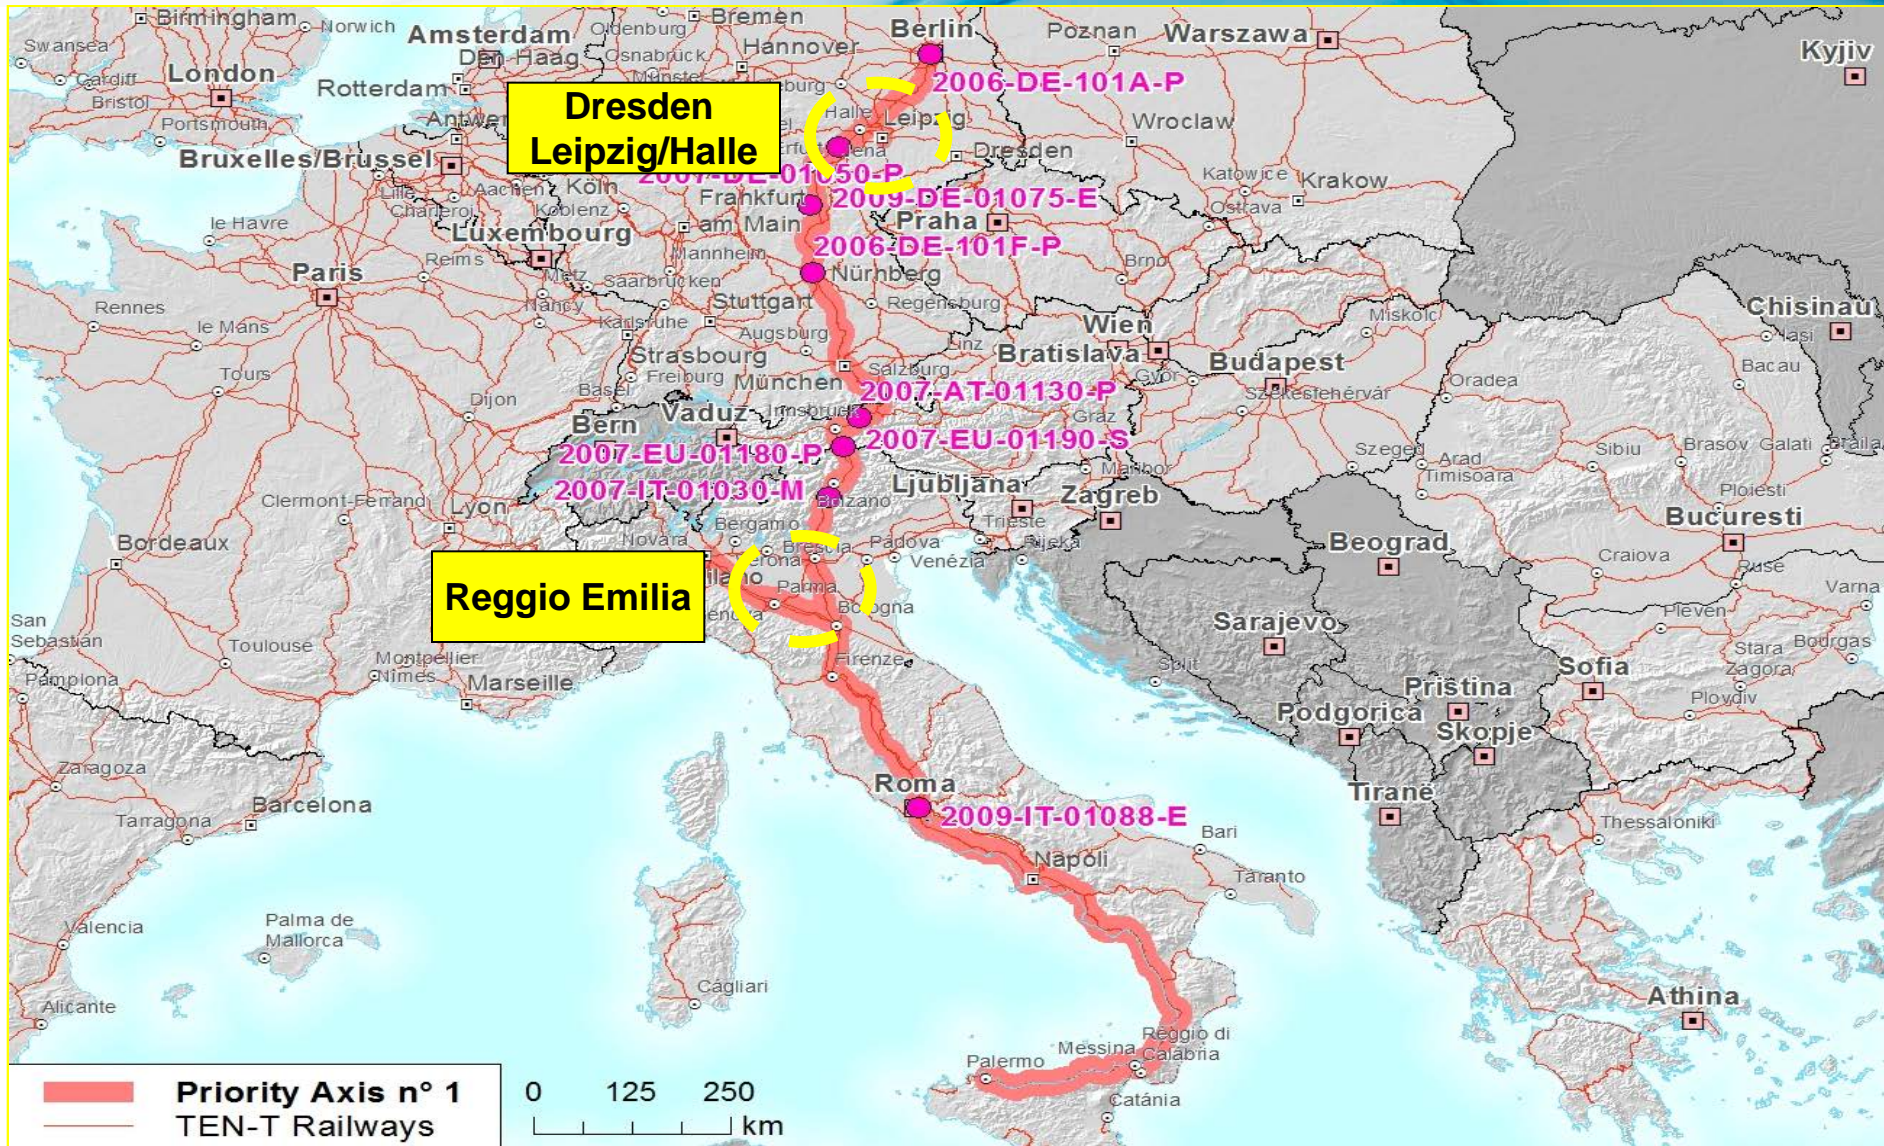

MACRO level: TEN-T networks

Regional

The RAILHUC partnership:

11 Partners:

- **Regione Emilia-Romagna (IT) - Coord**
- **KORDIS (CZ)**
- **Regione Vysocina (CZ)**
- **Città di Dresda (DE)**
- **German Housing Association (DE)**
- **KTI (HU)**
- **Città di Venezia (IT)**
- **Regione Veneto (IT)**
- **Railway Company Slovakia (SK)**
- **Regional Dev. Agency of Ljubljana (SI)**
- **Città di Vienna (AT)**

12 Railway hubs:

- **Reggio Emilia (IT)**
- **Havlíčkův Brod, Jihlava (CZ)**
- **Erfurt, Dresda, Halle, Lipsia (DE)**
- **Gyor (HU)**
- **Venezia (Mestre, Santa Lucia) (IT)**
- **Bratislava + Žilina (SK)**
- **Ljubljana (SI)**

The RAILHUC partnership:

7 Countries:

- | | |
|-------------|---|
| Italy |  |
| Czech Rep. |  |
| Hungary |  |
| Germany |  |
| Slovak Rep. |  |
| Slovenia |  |
| Austria |  |

Project duration: 39 months (October 2011 → December 2014)

Main activities:

PROJECT N° 6

DG TREN

Trans-European Transport Network
Priority Projects

RAILWAY AXIS

**LYON-TRIESTE-DIVAČA/KOPER-DIVAČA-
LJUBLJANA-BUDAPEST-UKRAINIAN BORDER**

0 50 100 200 300 400 km © EuroGeographics 2001 for the administrative boundaries
Cartography: DG TREN, 9/3/2003