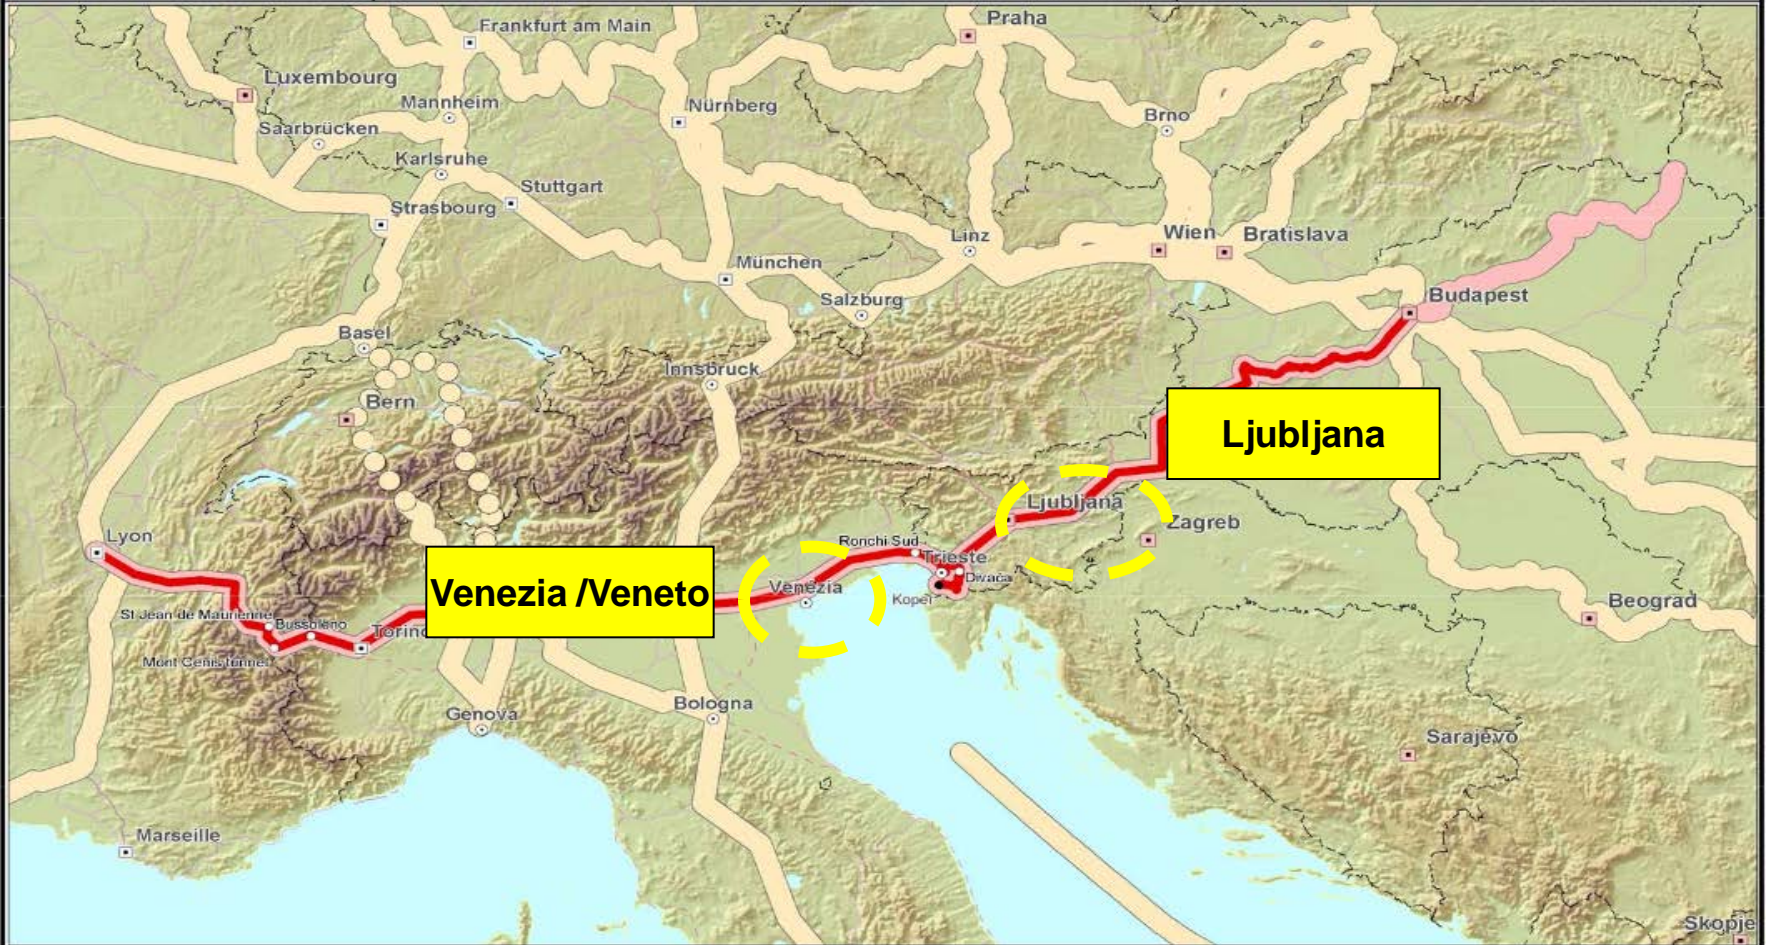

PROJECT N° 6

DG TREN

Trans-European Transport Network
Priority Projects

RAILWAY AXIS

**LYON-TRIESTE-DIVAČA/KOPER-DIVAČA-
LJUBLJANA-BUDAPEST-UKRAINIAN BORDER**

0 50 100 200 300 400 km © EuroGeographics 2001 for the administrative boundaries
Cartography: DG TREN, 9/3/2003

- Planned Conventional
- Planned HighSpeed
- Planned UpgradedHighSpeed
- Existing Conventional
- Existing HighSpeed
- Existing UpgradedHighSpeed
- Priority axis n° 6
- Priority sections
- Other priority axes