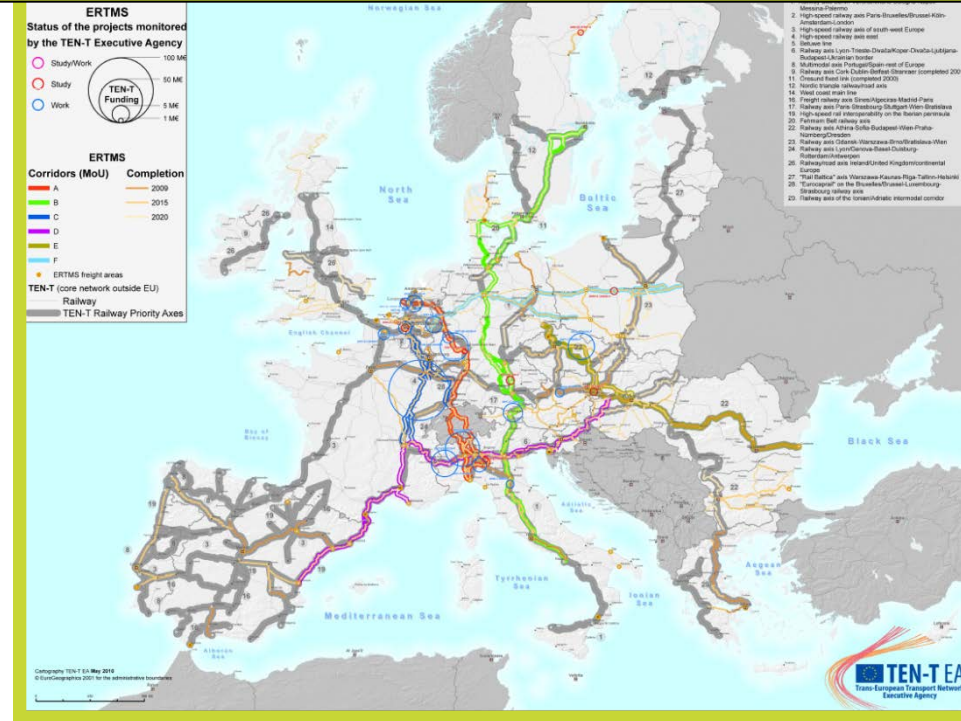

The RAILHUC objectives:

- Improve the European railway connectivity working on three levels:

MACRO level: TEN-T networks

Regional